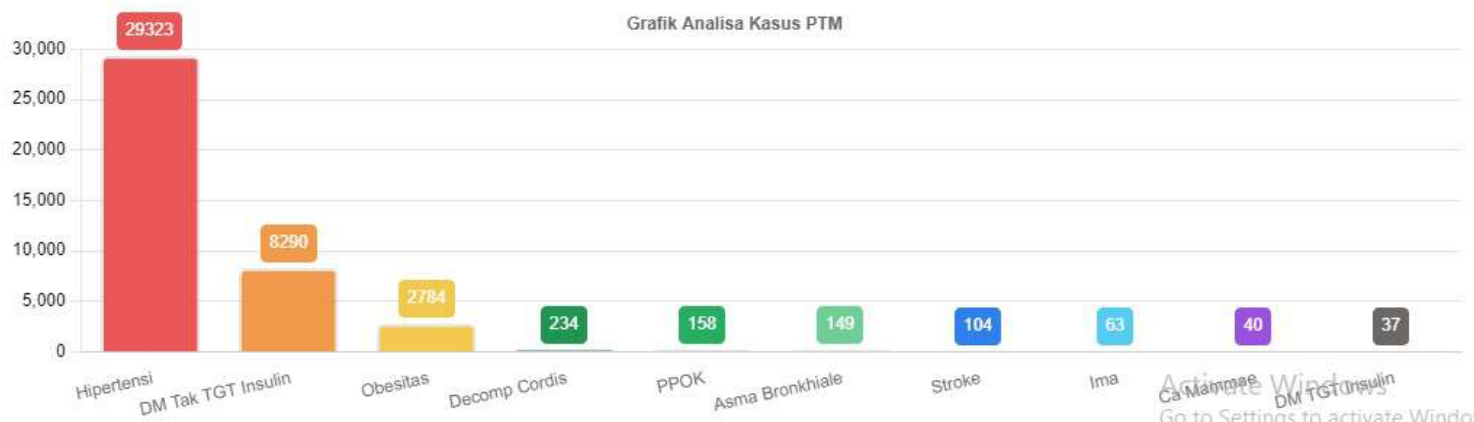

Kasus PTM

Home / Analisa / Kasus PTM

Periode Kumulatif

Feb-2023

Go to Settings to activate Windows.